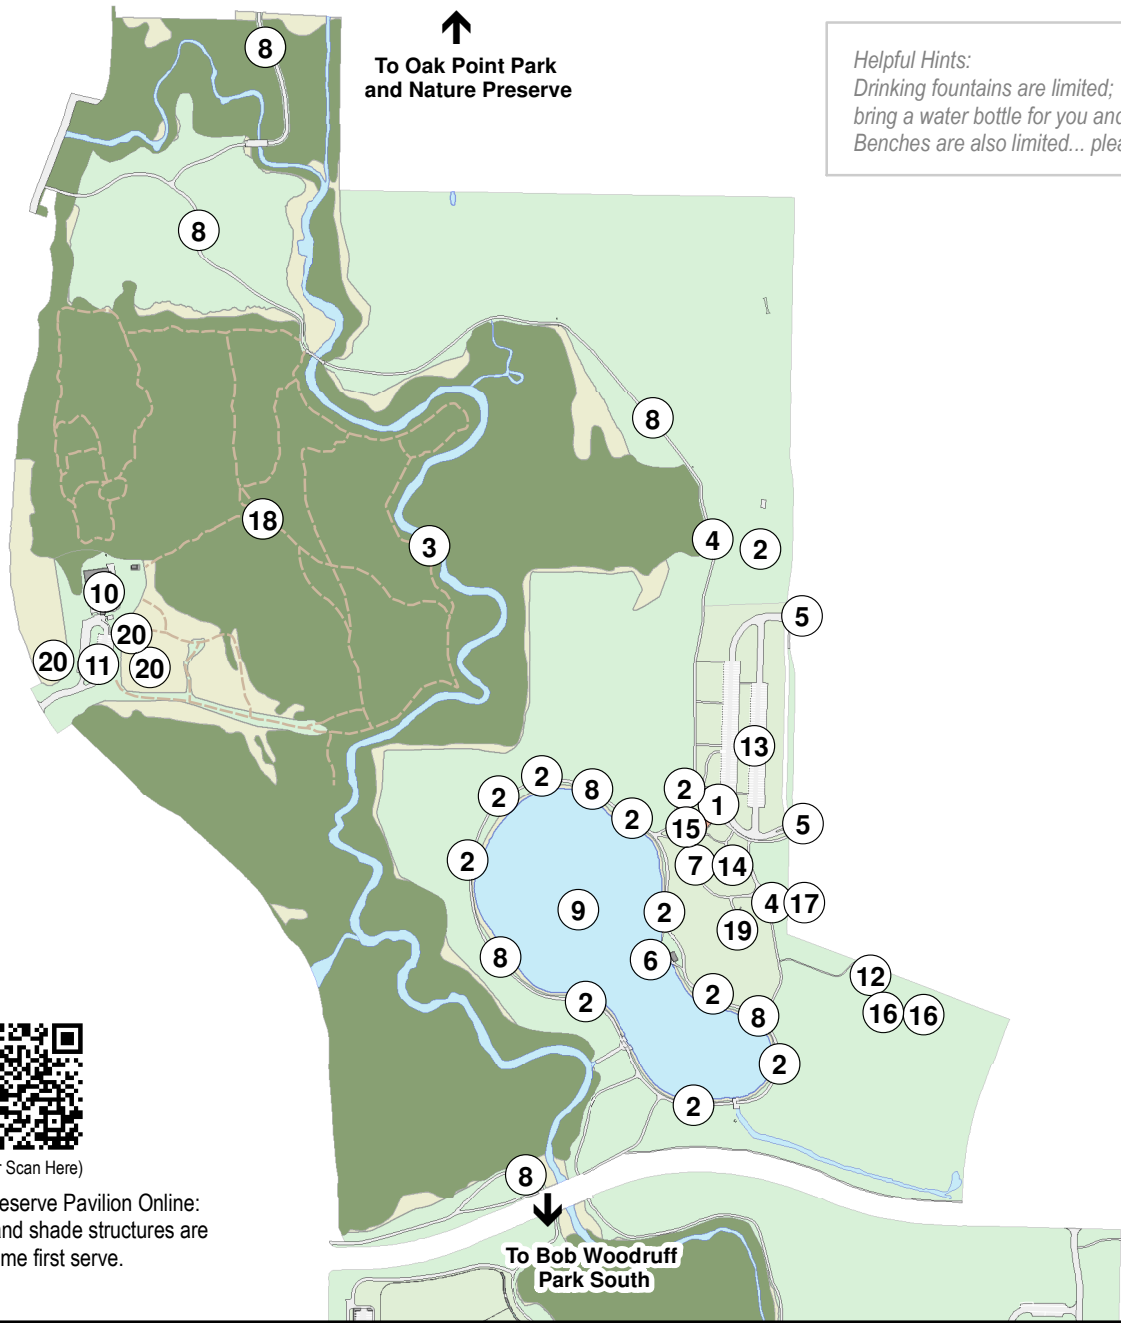

TinaB 8/11/2020 L:\worduser\2020 Park Web Maps\MXD\BobWoodruff\NorthAmenities.mxd

Helpful Hints:
 Drinking fountains are limited;
 bring a water bottle for you and your pet(s).
 Benches are also limited... please plan ahead.

Features

- 1.) Baby Swings
- 2.) Bench
- 3.) Creek
- 4.) Drinking Fountain
- 5.) Entrance/ Exit
- 6.) Fishing Pier
- 7.) Grill
- 8.) Hike and Bike Trail (0.7 mi. loop)
- 9.) Lake
- 10.) Learning Center
- 11.) Learning Center Parking
- 12.) Multi-use /Basketball Court
- 13.) Parking
- 14.) Pavilion (R)
- 15.) Playground
- 16.) Practice Backstop
- 17.) Restrooms
- 18.) Soft Surface Trails
- 19.) Volleyball (sand)
- 20.) Wildlife Box

(Tap or Scan Here)

Pavilion (R) = Reserve Pavilion Online:
 Other Pavilions and shade structures are
 first come first serve.

City of Plano Park Planning Division
 8/11/2020

Bob Woodruff Park North
 2601 San Gabriel Drive, Plano, TX 75074

(Tap or Scan Here)
 Plano Parks & Trails