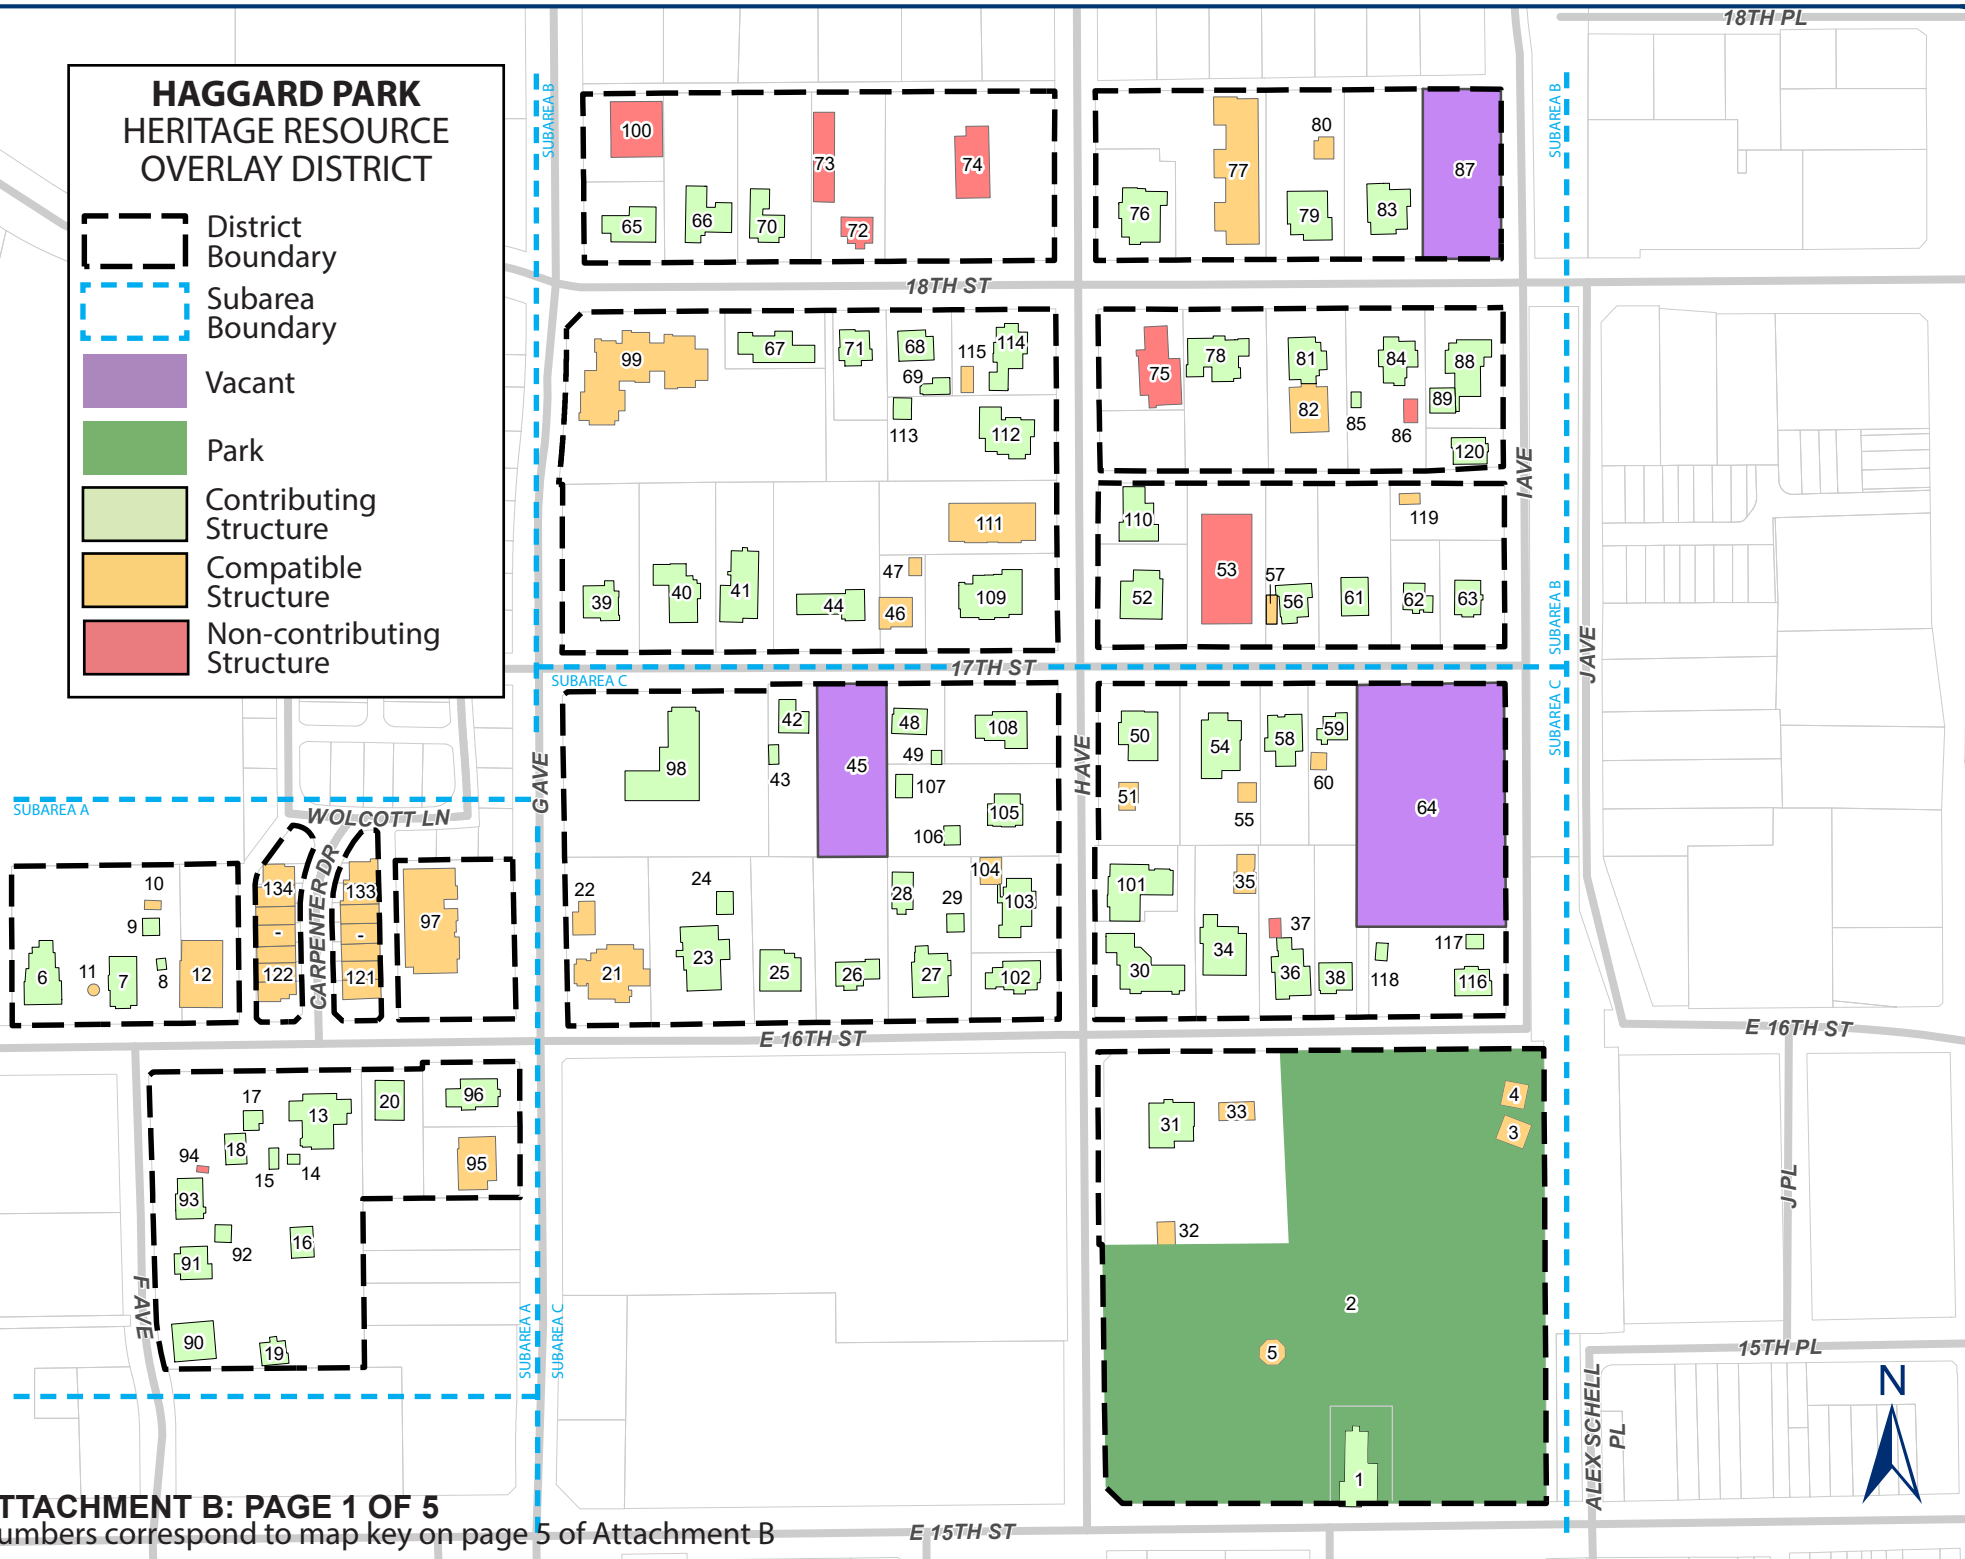

HAGGARD PARK HERITAGE RESOURCE OVERLAY DISTRICT

-  District Boundary
-  Subarea Boundary
-  Vacant
-  Park
-  Contributing Structure
-  Compatible Structure
-  Non-contributing Structure

**HAGGARD PARK
SUBAREA A**

-  District Boundary
-  Subarea Boundary
-  Vacant
-  Park
-  Contributing Structure
-  Compatible Structure
-  Non-contributing Structure

HAGGARD PARK SUBAREA B

- | | | | |
|---|-------------------|---|----------------------------|
|  | District Boundary |  | Contributing Structure |
|  | Subarea Boundary |  | Compatible Structure |
|  | Vacant |  | Non-contributing Structure |
|  | Park | | |