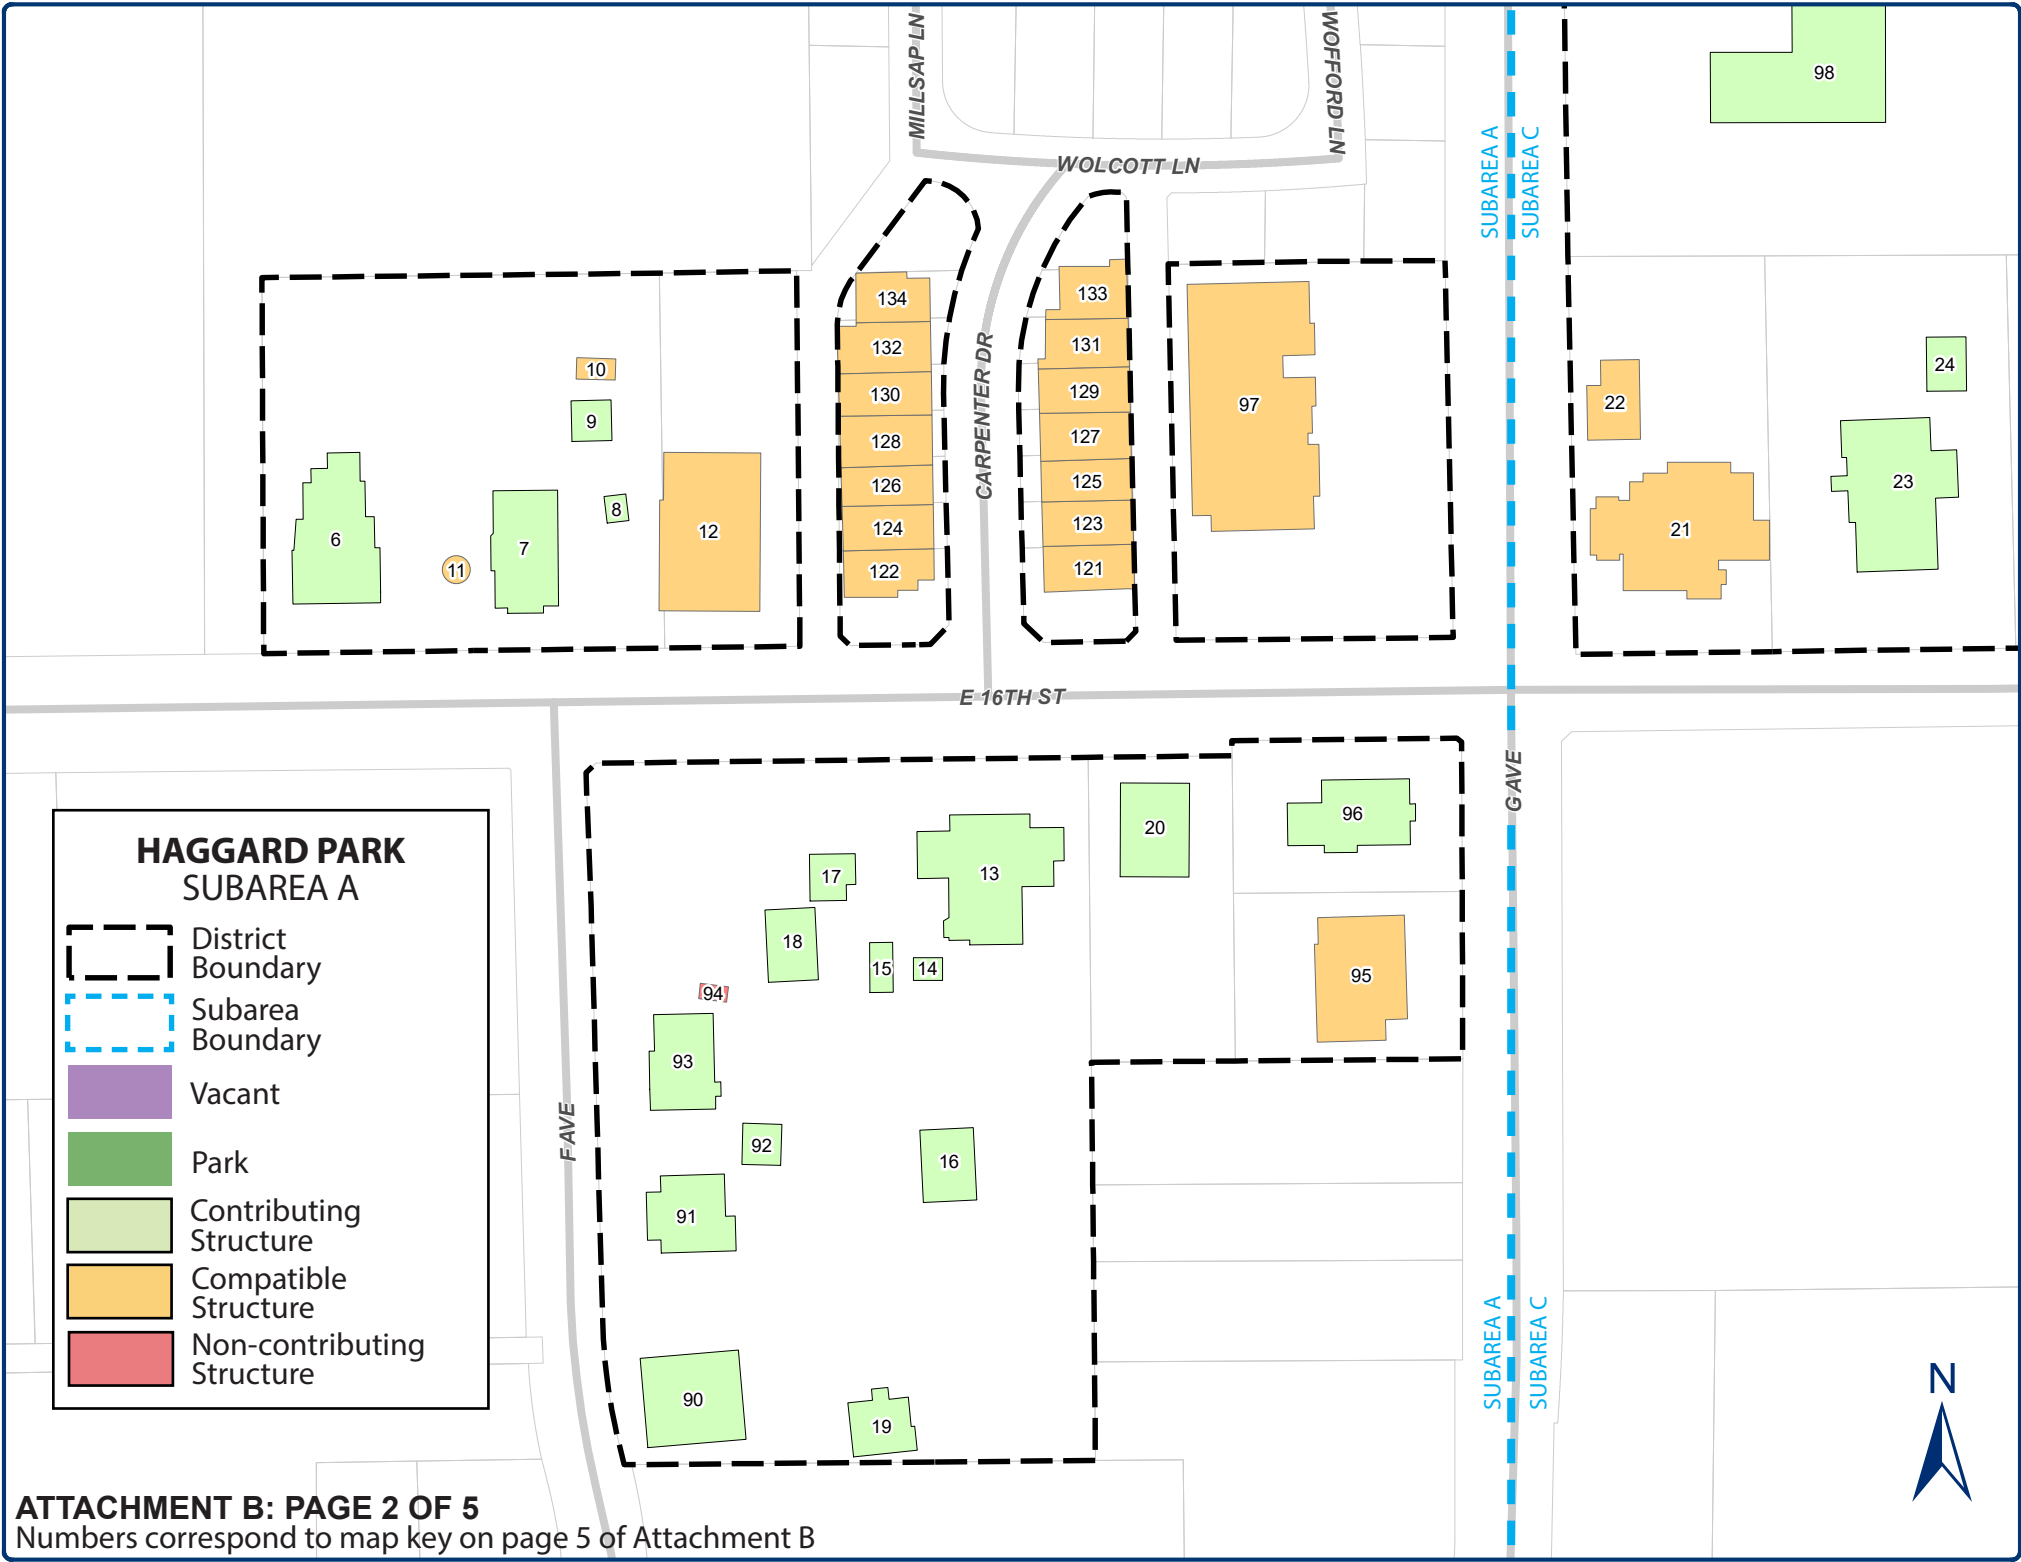

HAGGARD PARK HERITAGE RESOURCE OVERLAY DISTRICT

-  District Boundary
-  Subarea Boundary
-  Vacant
-  Park
-  Contributing Structure
-  Compatible Structure
-  Non-contributing Structure

**HAGGARD PARK
SUBAREA A**

-  District Boundary
-  Subarea Boundary
-  Vacant
-  Park
-  Contributing Structure
-  Compatible Structure
-  Non-contributing Structure

HAGGARD PARK SUBAREA B

- | | | | |
|---|-------------------|---|----------------------------|
|  | District Boundary |  | Contributing Structure |
|  | Subarea Boundary |  | Compatible Structure |
|  | Vacant |  | Non-contributing Structure |
|  | Park | | |