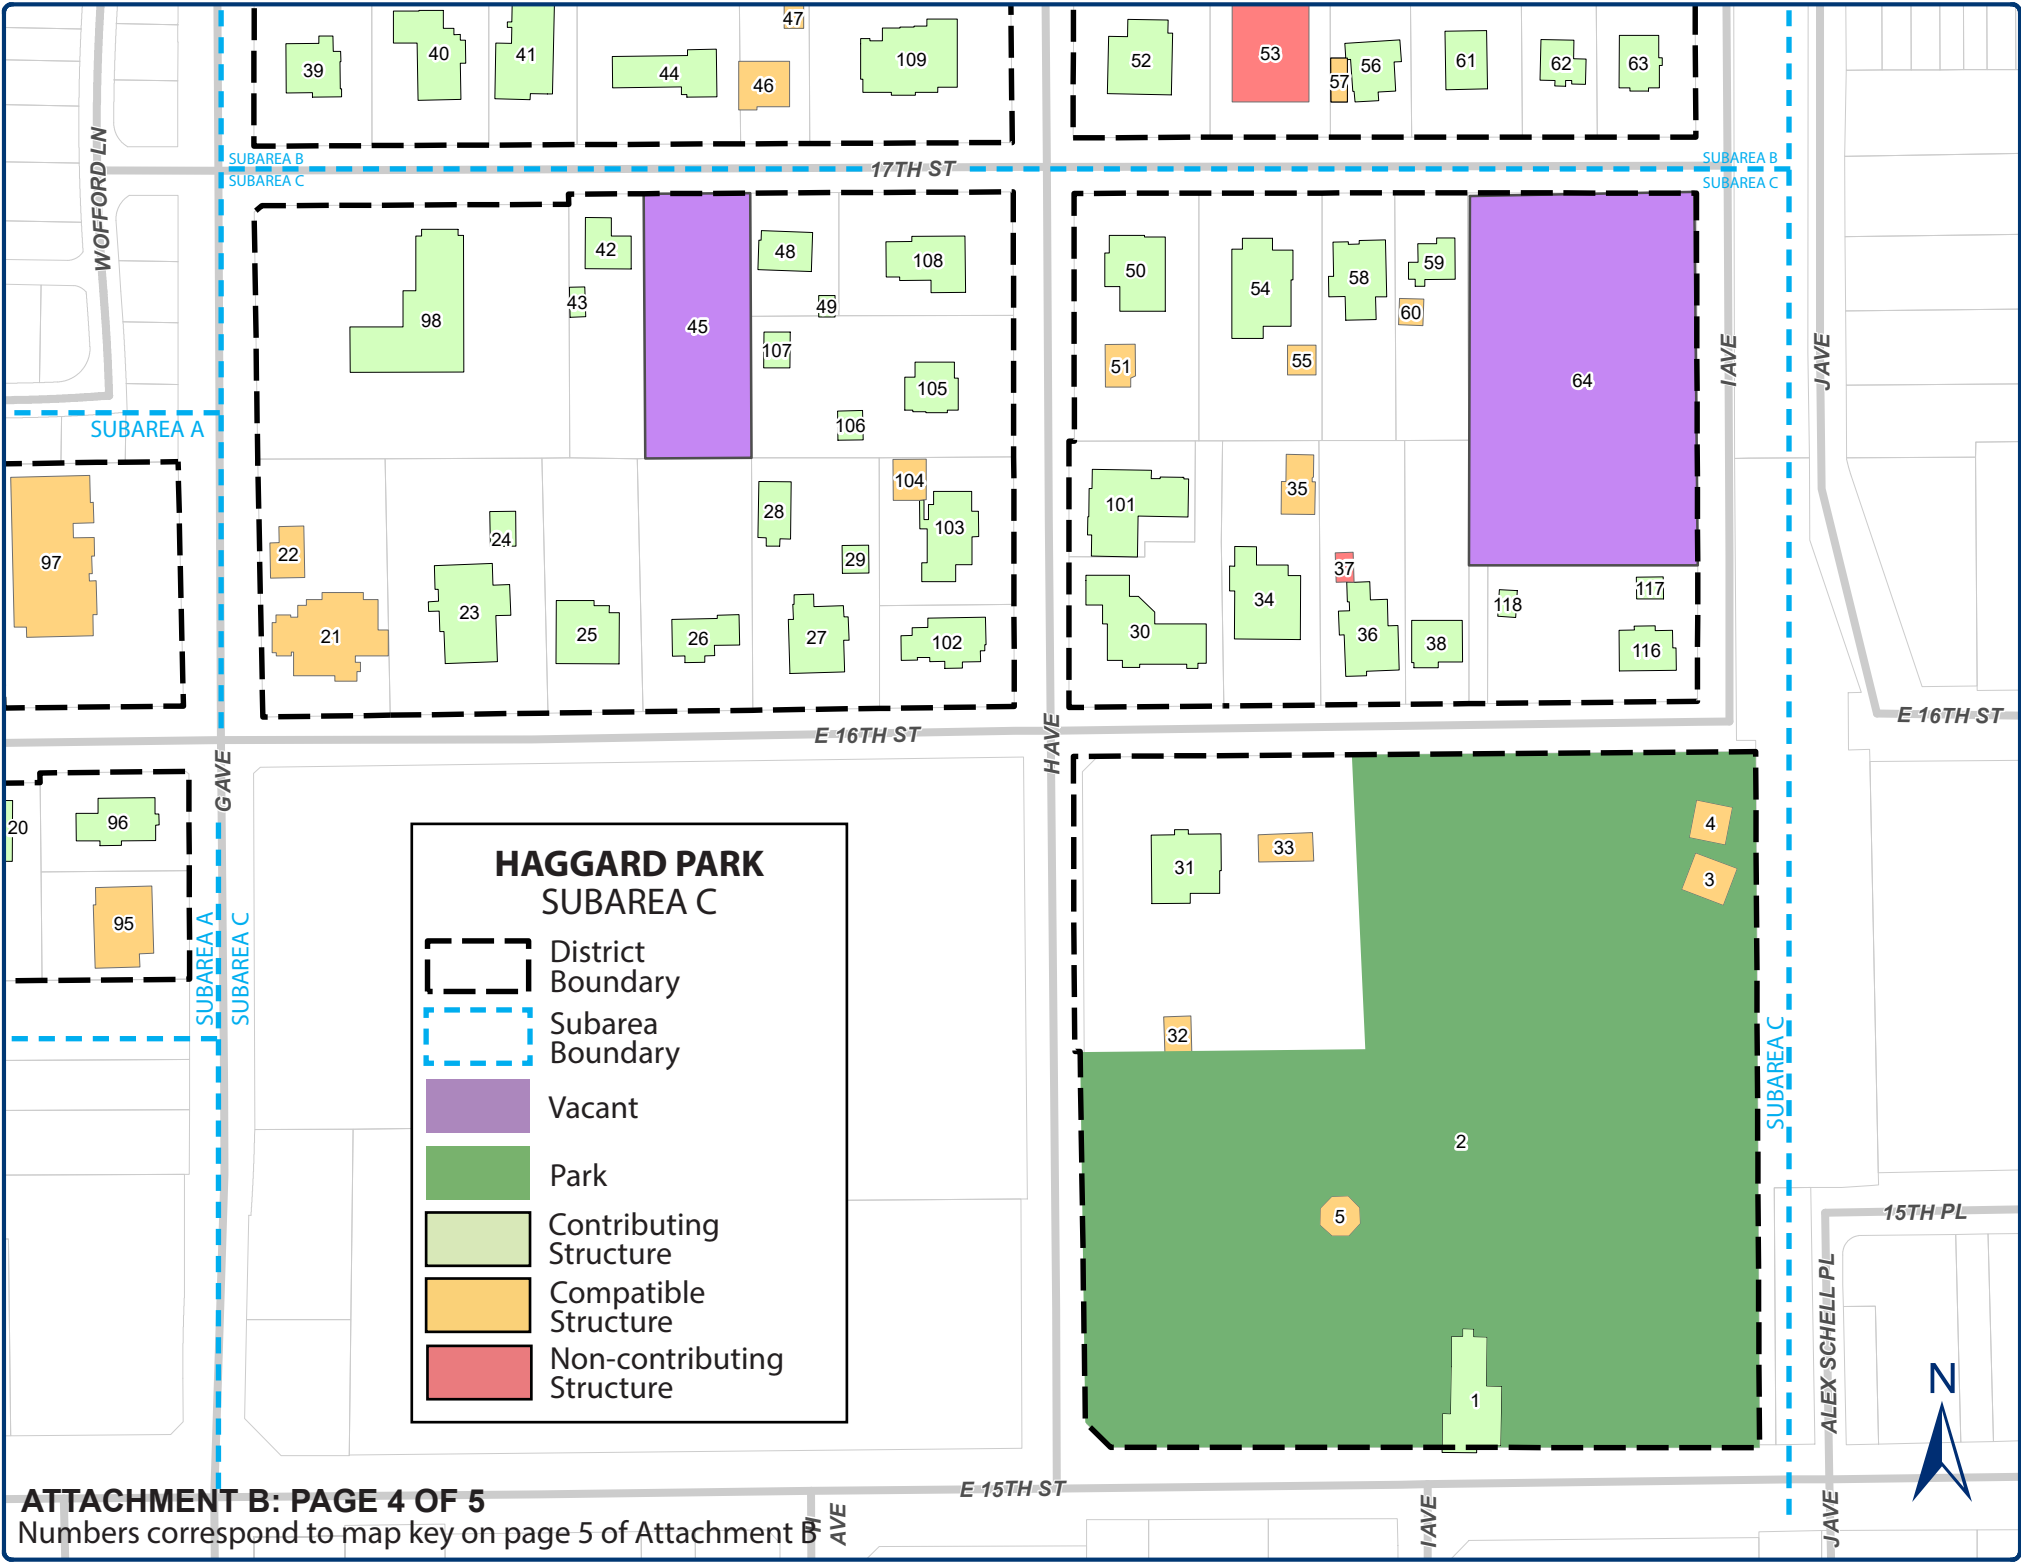

HAGGARD PARK HERITAGE RESOURCE OVERLAY DISTRICT

-  District Boundary
-  Subarea Boundary
-  Vacant
-  Park
-  Contributing Structure
-  Compatible Structure
-  Non-contributing Structure

**HAGGARD PARK
SUBAREA A**

-  District Boundary
-  Subarea Boundary
-  Vacant
-  Park
-  Contributing Structure
-  Compatible Structure
-  Non-contributing Structure

HAGGARD PARK SUBAREA B

- | | | | |
|---|-------------------|---|----------------------------|
|  | District Boundary |  | Contributing Structure |
|  | Subarea Boundary |  | Compatible Structure |
|  | Vacant |  | Non-contributing Structure |
|  | Park | | |