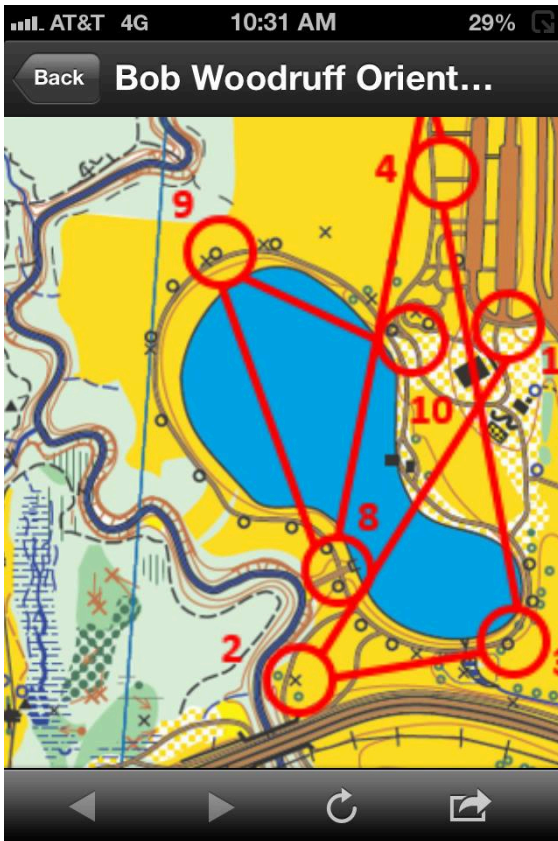

How it works:

- There are thirty-two control points scattered throughout the park that are used to create over 200 different 10-point courses. Controls can be found near the parking lots near both the North and South Pavilions.

- The control points themselves are 4"-inch square aluminum plates printed with the QR code, URL and sponsor information. (See photo above.)
- It's easiest to use a smartphone with a QR reader app to participate. Scanning any QR code identifies your current control location, and lets you either click a link for more info, or to start a new course.

- When you click "Start New Course," one of hundreds of random 10-point courses is generated. Your start time is also noted.

- From there, you can zoom in on the map to orient yourself and look for the next control. By zooming in (pinching) on your phone or tablet, you can get a clear view of the control circles.

- If you make a mistake, it tells you! Otherwise, it records your split time, shows you your elapsed time, and sends you on to your next leg.

- When you've completed all 10 controls, it displays your elapsed time and splits.