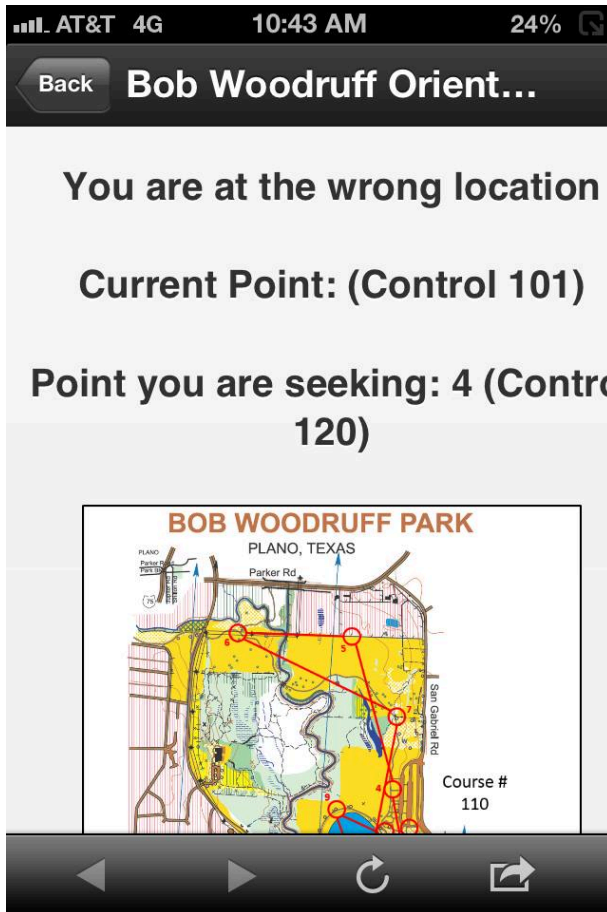

How it works:

- There are thirty-two control points scattered throughout the park that are used to create over 200 different 10-point courses. Controls can be found near the parking lots near both the North and South Pavilions.

- The control points themselves are 4"-inch square aluminum plates printed with the QR code, URL and sponsor information. (See photo above.)
- It's easiest to use a smartphone with a QR reader app to participate. Scanning any QR code identifies your current control location, and lets you either click a link for more info, or to start a new course.

- When you click "Start New Course," one of hundreds of random 10-point courses is generated. Your start time is also noted.

- From there, you can zoom in on the map to orient yourself and look for the next control. By zooming in (pinching) on your phone or tablet, you can get a clear view of the control circles.

- If you make a mistake, it tells you! Otherwise, it records your split time, shows you your elapsed time, and sends you on to your next leg.

- When you've completed all 10 controls, it displays your elapsed time and splits.