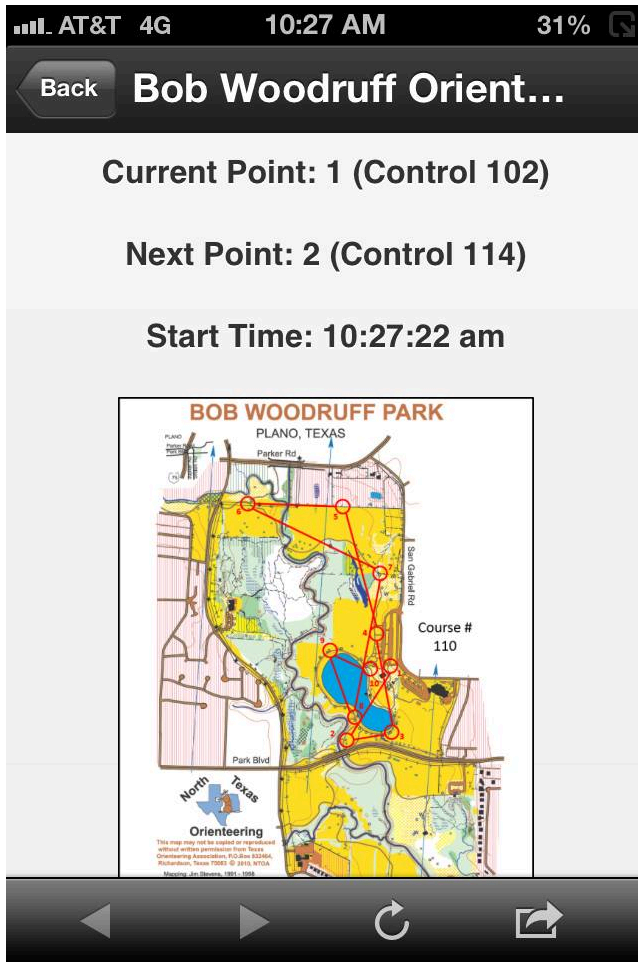

The course was the creation and Boy Scouts of America (BSA) Eagle Scout Service Project of Jared Chrisman. Jared is a member of BSA Troop 1001, chartered by Trinity Bible Church, Richardson, Texas, and graduate of Plano Senior East High School. NTOA served as one of the project sponsors and is hosting the course online.

How it works:

- There are thirty-two control points scattered throughout the park that are used to create over 200 different 10-point courses. Controls can be found near the parking lots near both the North and South Pavilions.

- The control points themselves are 4"-inch square aluminum plates printed with the QR code, URL and sponsor information. (See photo above.)
- It's easiest to use a smartphone with a QR reader app to participate. Scanning any QR code identifies your current control location, and lets you either click a link for more info, or to start a new course.

- When you click "Start New Course," one of hundreds of random 10-point courses is generated. Your start time is also noted.

- From there, you can zoom in on the map to orient yourself and look for the next control. By zooming in (pinching) on your phone or tablet, you can get a clear view of the control circles.